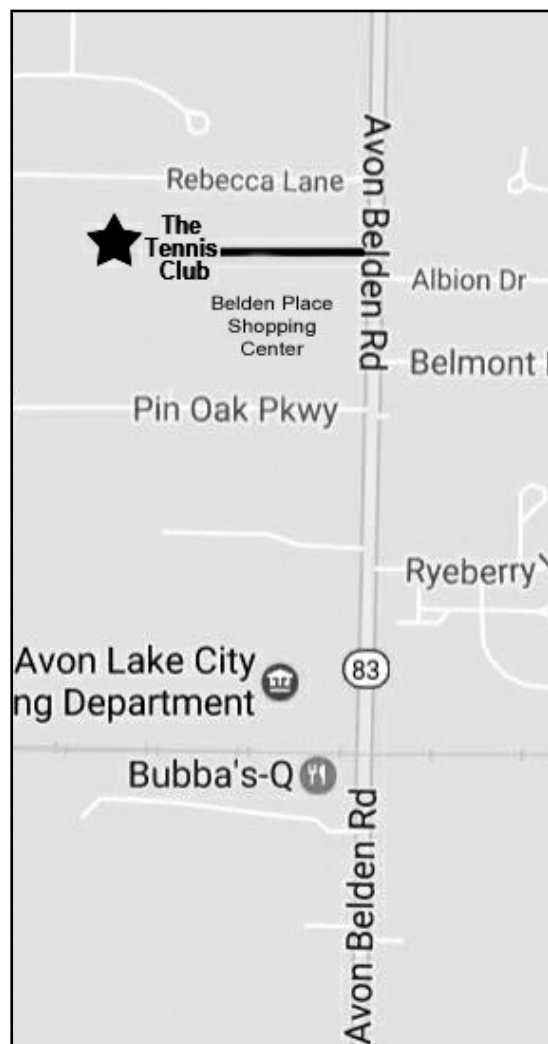

About the Club

The Tennis Club is a unique, outdoor member owned club located on Rte. 83 in Avon Lake, Ohio. It features eight carefully maintained Har-Tru courts and 200 tennis-loving members. Drawing from all over Lorain and Cuyahoga counties, The Tennis Club offers all the benefits of a conventional club without the high initiation fees or mandatory monthly spending.

Location

The Tennis Club is located at 676 Avon-Belden Road (Rte. 83), midway between the Rte. 83 exit on I-90 and Walker Road, less than a half-mile north of the railroad tracks.

The club's sign is at the foot of the club's driveway. The club sits behind a small office plaza that houses the Ohio License Bureau. Go to our website to access a google map of the Club.